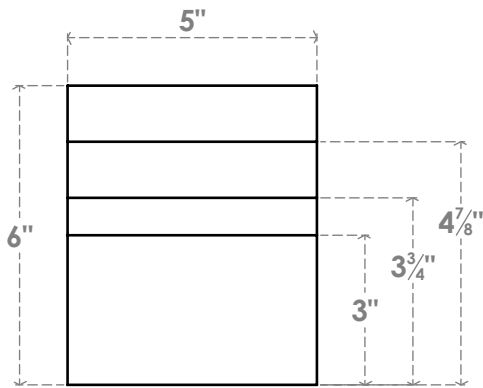

RFTP05X06X12MON

5"W X 6"H X 12"L MONTEREY ARCHITECTURAL GRADE PVC RAFTER TAIL

SIDE PROFILE

ISOMETRIC

FRONT PROFILE

EKENA MILLWORK
 2300 WEST MAIN ST.
 CLARKSVILLE, TX 75426
 TOLL FREE: 866-607-0453
 WWW.EKENAMILLWORK.COM