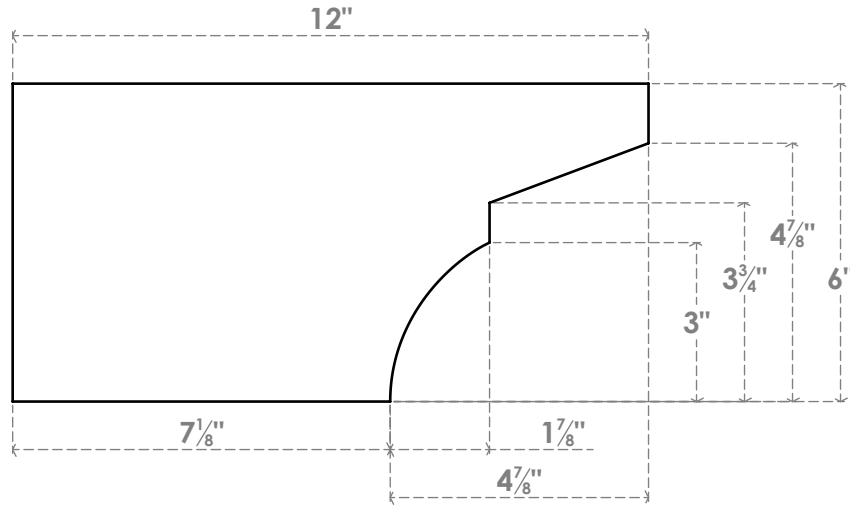

RFTP05X06X12MON

5"W X 6"H X 12"L MONTEREY ARCHITECTURAL GRADE PVC RAFTER TAIL

SIDE PROFILE

ISOMETRIC

FRONT PROFILE

EKENA MILLWORK
 2300 WEST MAIN ST.
 CLARKSVILLE, TX 75426
 TOLL FREE: 866-607-0453
 WWW.EKENAMILLWORK.COM